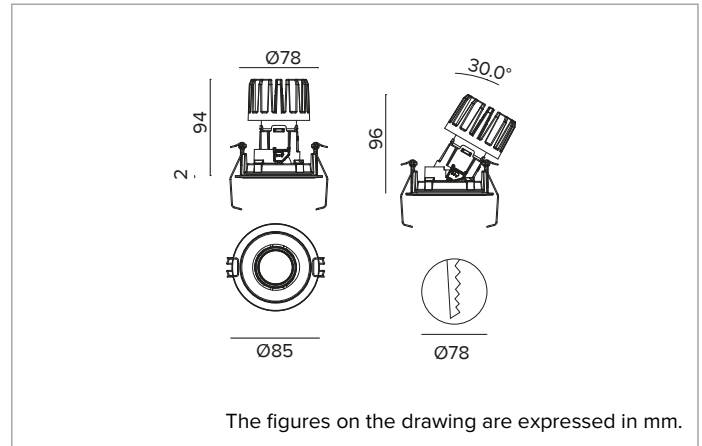

### Adjustable recessed LED projector in a trim version

	3000K	H(m)	D(m)	E <sub>max</sub> (lx)
	Ra90		42°	
	Fixture Power	13W	1	0.76 2603
	Source Flux	1606lm	2	1.52 651
	Fixture Flux	1187lm	3	2.28 289
	Efficacy	91lm/W	4	3.04 163
TS1343	I <sub>max</sub> =1621cd/klm	I <sub>max</sub>	2603cd	5 3.80 104